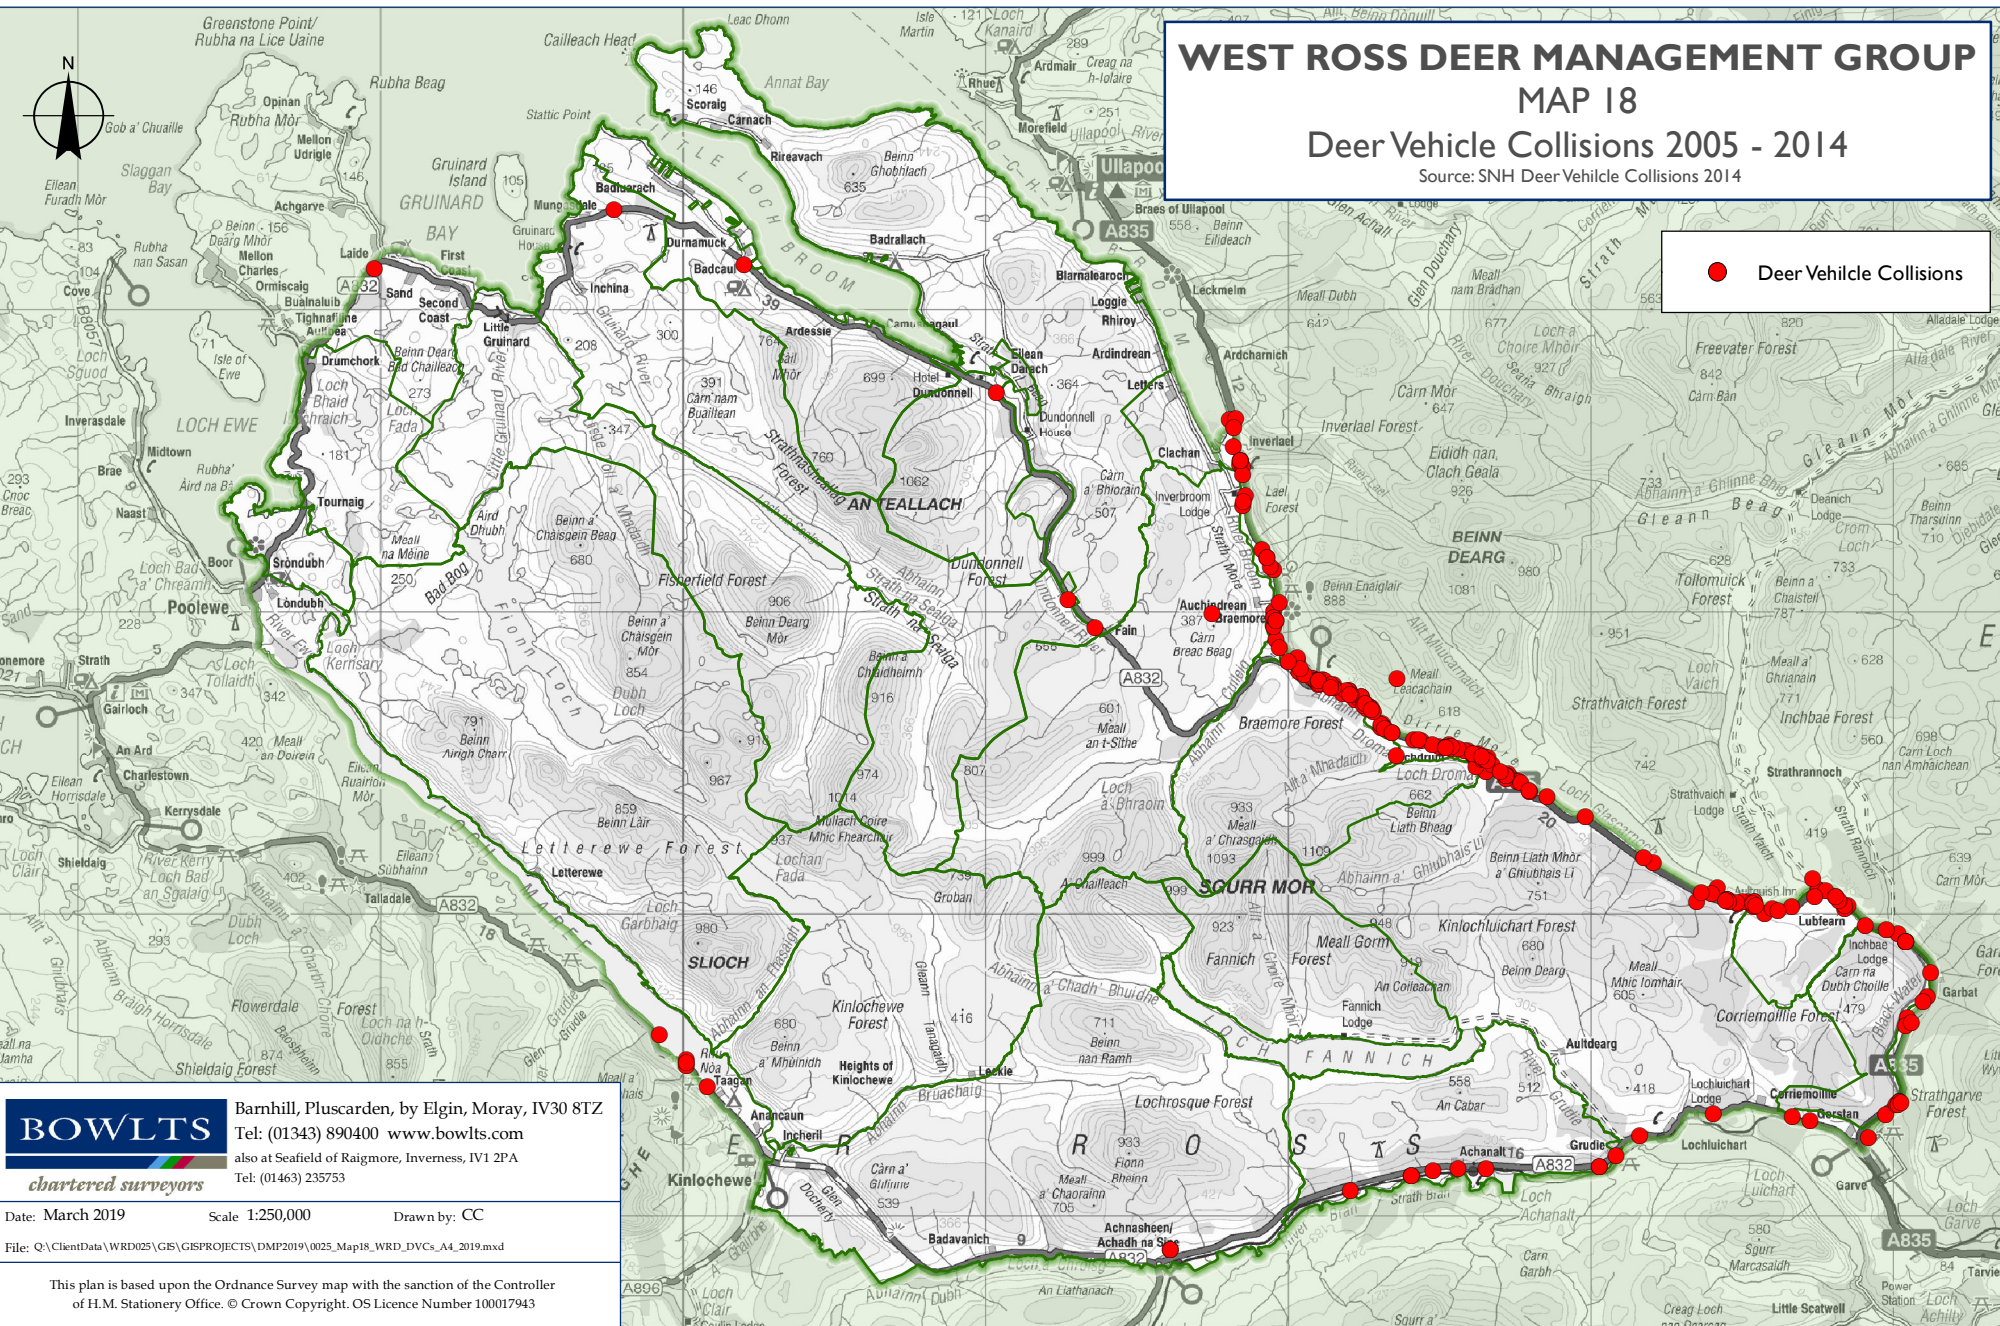

WEST ROSS DEER MANAGEMENT GROUP

MAP 18

Deer Vehicle Collisions 2005 - 2014

Source: SNH Deer Vehicle Collisions 2014

 Deer Vehicle Collisions

BOWLTS chartered surveyors
 Barnhill, Pluscarden, by Elgin, Moray, IV30 8TZ
 Tel: (01343) 890400 www.bowlts.com
 also at Seafield of Raigmore, Inverness, IV1 2PA
 Tel: (01463) 235753

Date: March 2019 Scale 1:250,000 Drawn by: CC
 File: Q:\ClientData\WRD025\GIS\PROJECTS\DMPT2019\0025_Map18_WRD_DVCS_A4_2019.mxd

This plan is based upon the Ordnance Survey map with the sanction of the Controller of H.M. Stationery Office. © Crown Copyright. OS Licence Number 100017943